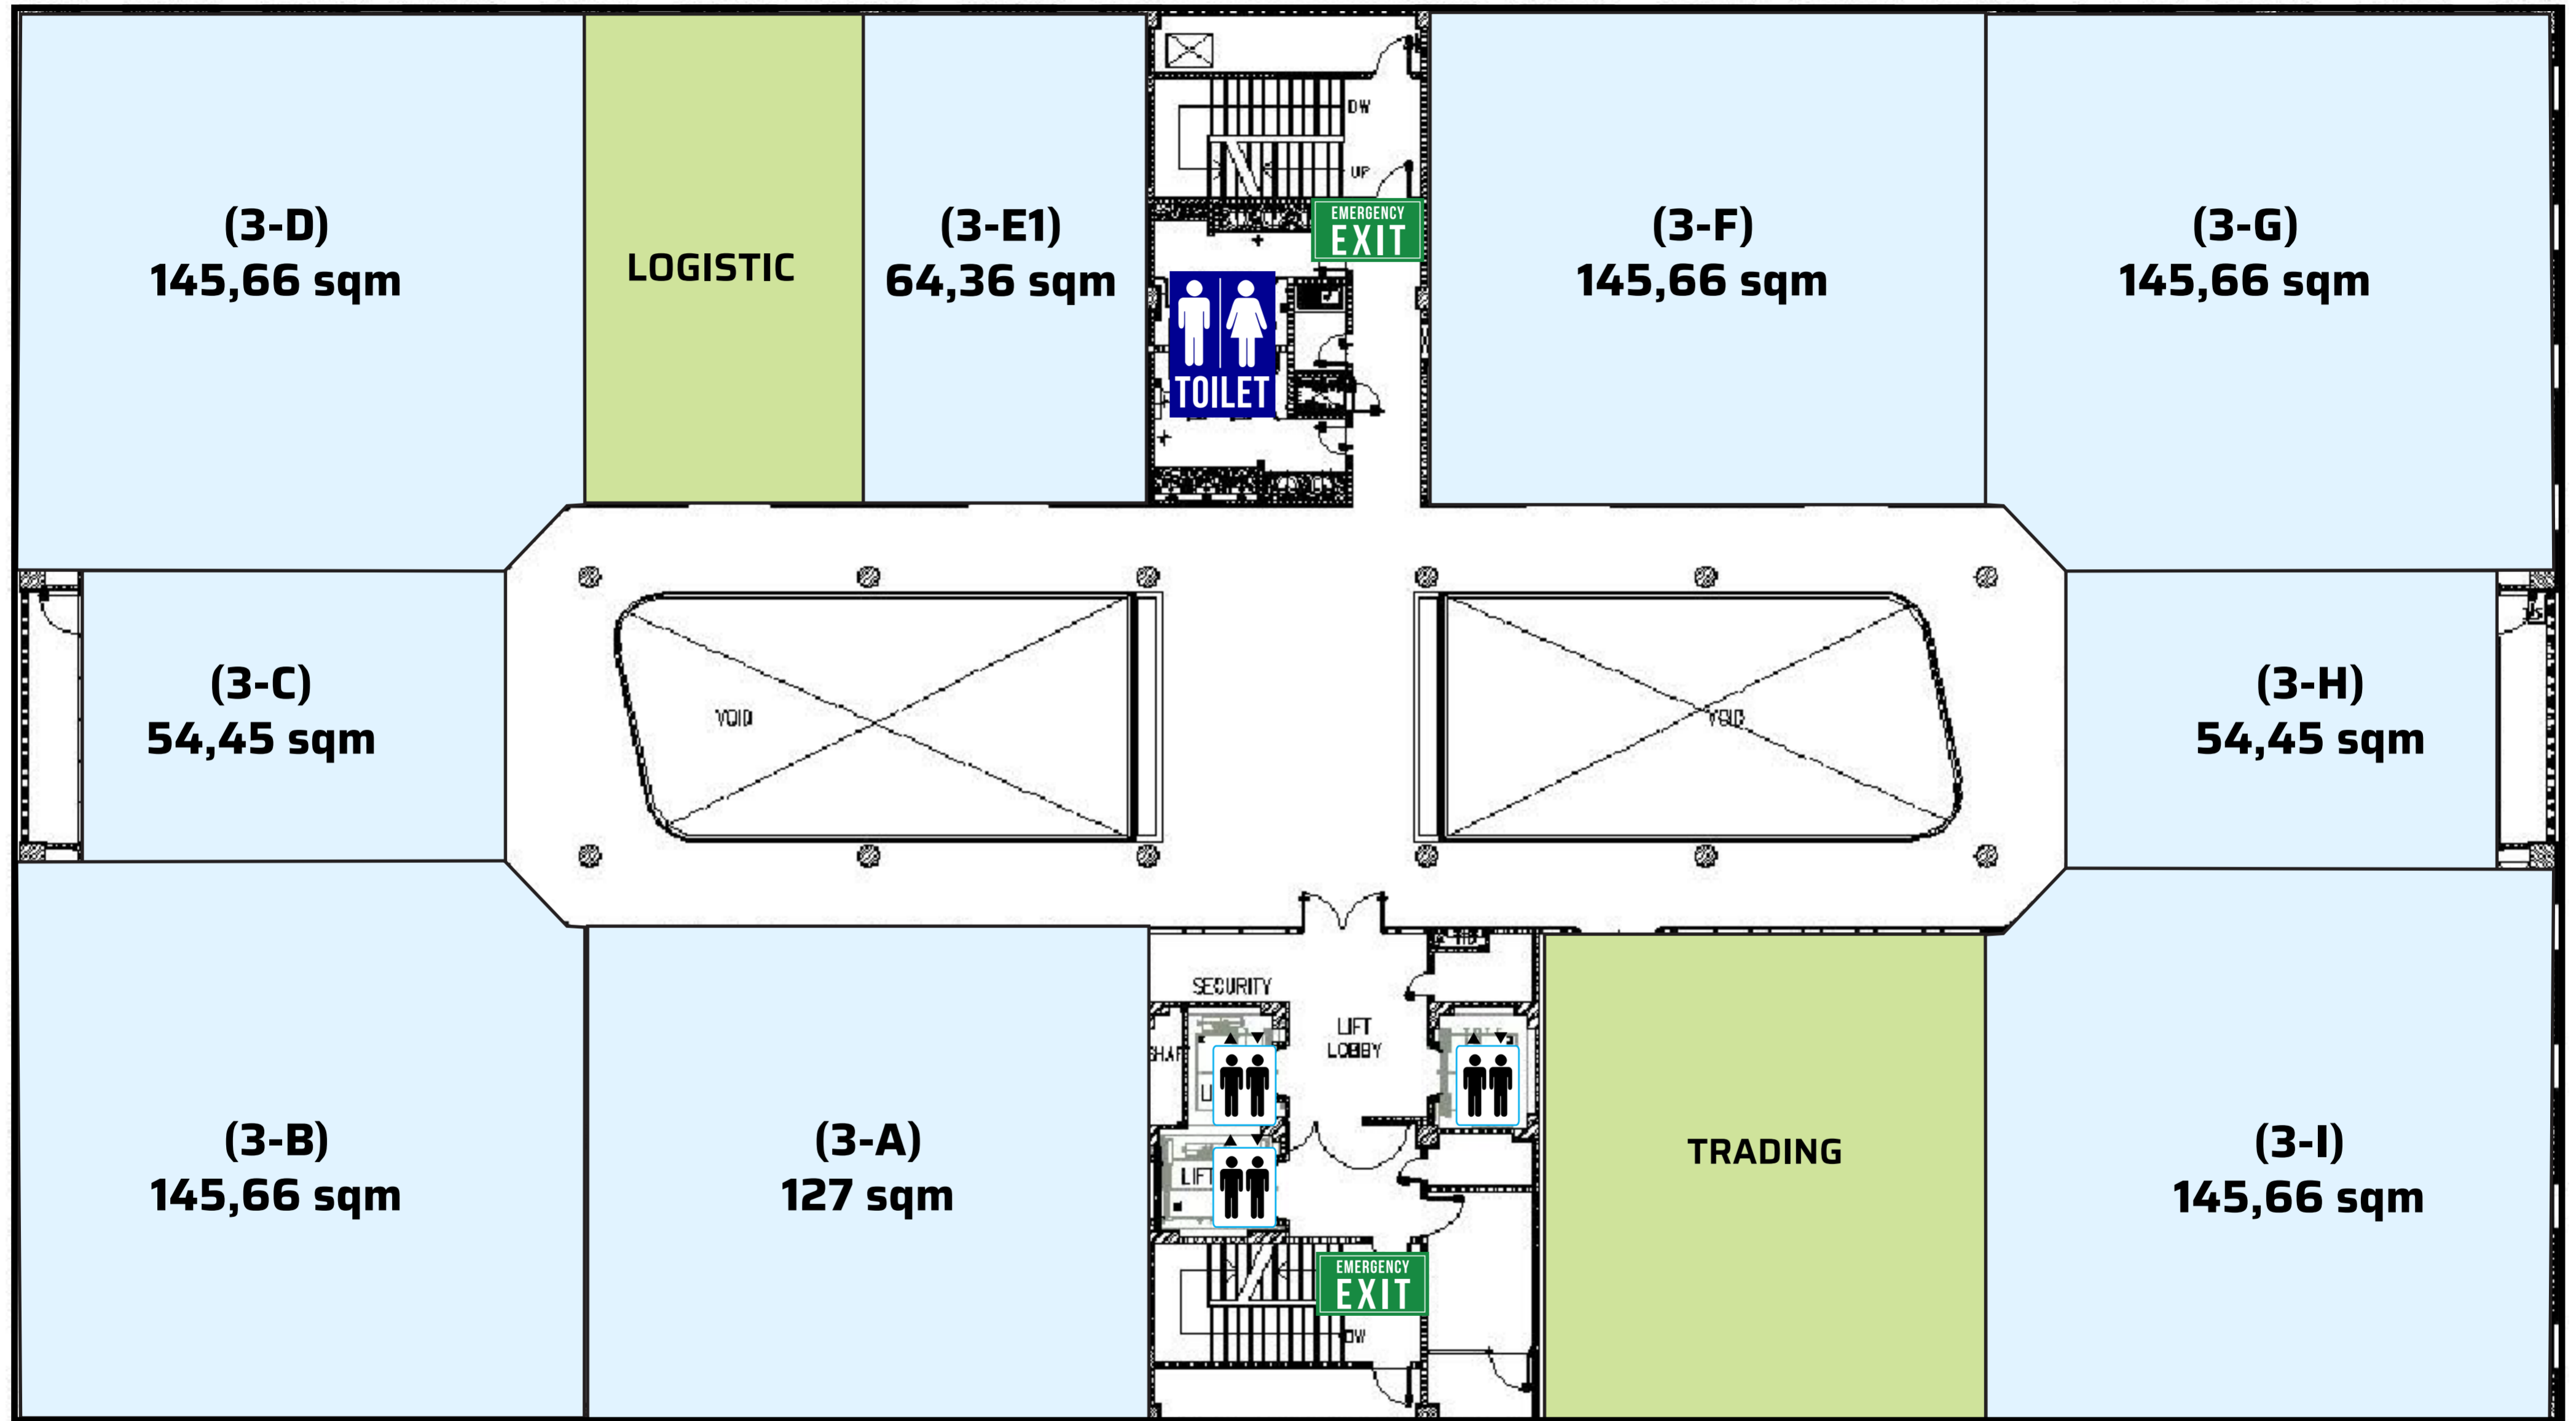

BeFa Square Buiding Specification

Building Management	PT. Bekasi Fajar Industrial Estate, Tbk
Building Completion	2018
Lettable Area	7,008 m ²
Number of Floors	5+Roof (Mushola)
Typical Floor Plate	G : 1,515 m ² 1 : 1,362 m ² 2 : 1,376 m ² 3 : 1,377 m ² 5 : 1,378 m ²
Ceiling Height	Ground 3m; Floor 1-5 2.8m
Parking Lot	60 cars; 52 motorcycles
Lift/Elevators	Passanger 2; Service 1
Electrical Capacity	Average 121,62 VA / Sqm
Power PLN	690 kVA; backup 300kVA
AC System	Ceiling Cassette
Telecommunication	Fiber Optic for high speed internet access, Broadband (Wifi Internet Access and Connection), Leased Line.ISDN
Fire Safety	Sprinkler, Heat & Smoke Detector, Extinguisher, Hydrant, Automation fire alarm
Facilities	Banks/ATM, Restaurant/Café

www.befa.id

BeFa SQUARE

A well-balanced space, provided for work, strategically located in MM2100. Here at BeFa SQUARE, we are creating a space for your future business opportunities.

BeFa Service Office at BeFa SQUARE

Ground Floor BeFa Square

1st Floor BeFa Square

2nd Floor BeFa Square Available Space

3th Floor BeFa Square Available Space

5th Floor BeFa Square Available Space